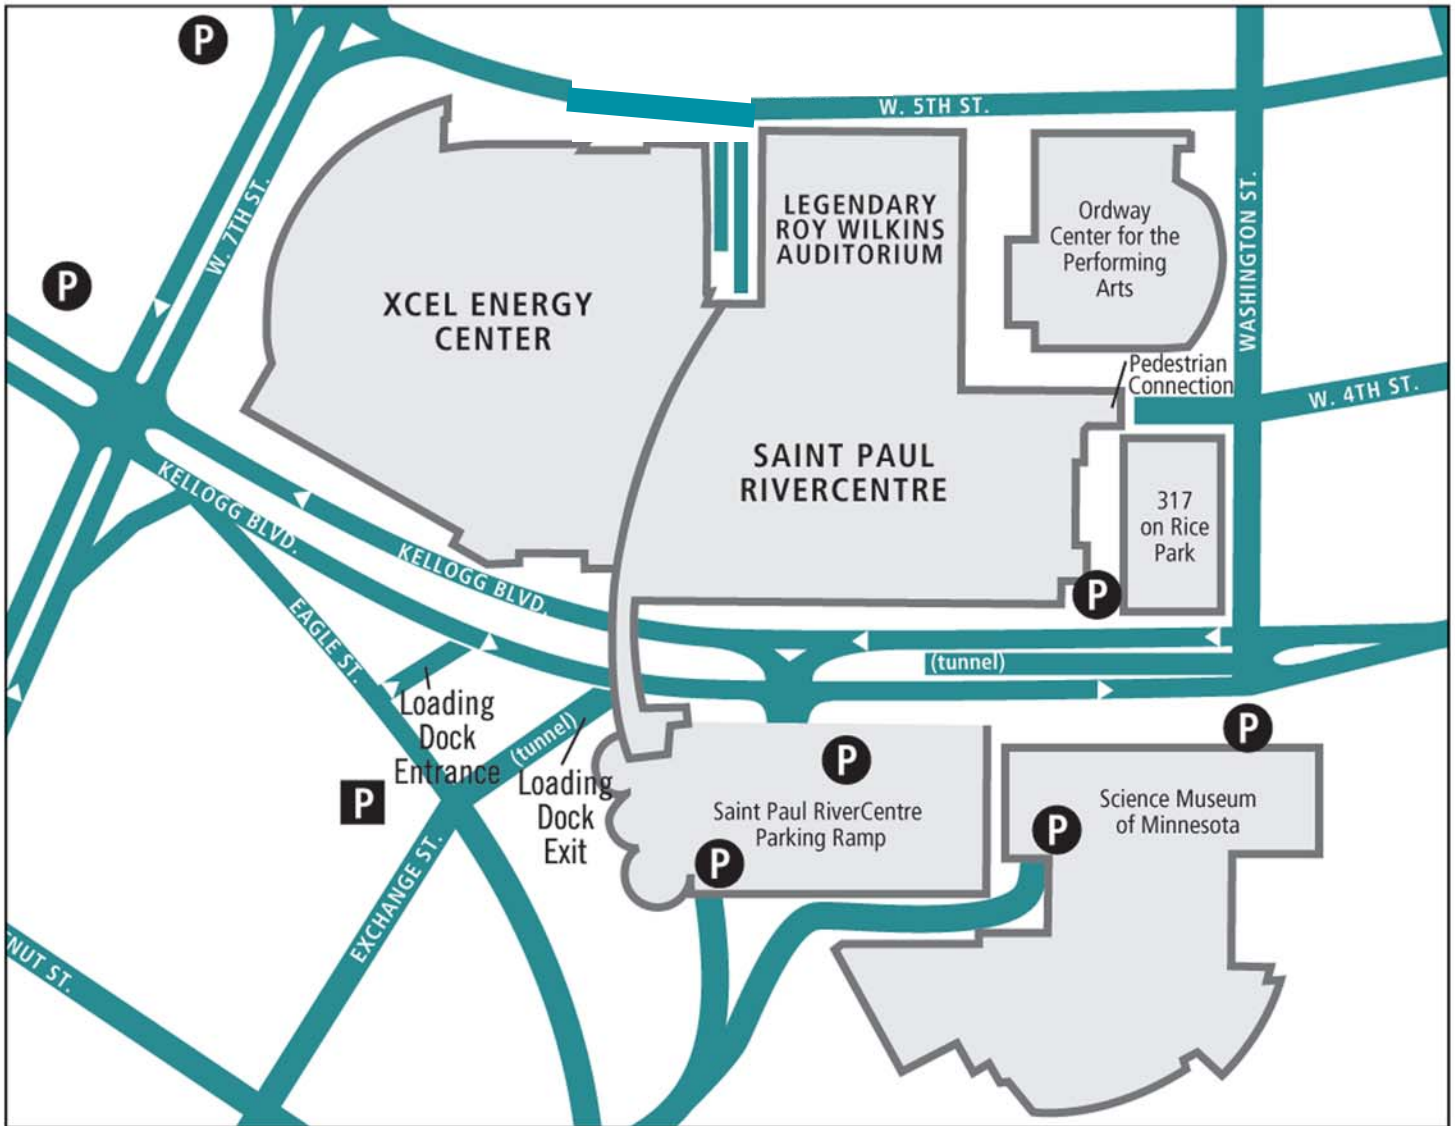

Saint Paul RiverCentre Loading Dock

DIRECTIONS TO THE LOADING DOCK:

The Main Loading Dock is located directly under Kellogg Boulevard on the south side of the Saint Paul RiverCentre complex.

- Enter Eagle Street from the intersection of 7th Street and Kellogg Boulevard.
- Follow Eagle Street down the hill 1/2 block and turn left into the Saint Paul RiverCentre dock.
- Vehicles will exit this dock onto Exchange Street.

NOTE: Eagle Street is a ONE-WAY street.

PHYSICAL ADDRESS:

RiverCentre Loading Dock: 310 Eagle Street, Saint Paul, MN 55102 | Loading Dock/Security: 651/265-4847

Saint Paul RiverCentre: 175 West Kellogg Boulevard, Saint Paul, MN 55102 | www.rivercentre.org | 651-265-4800