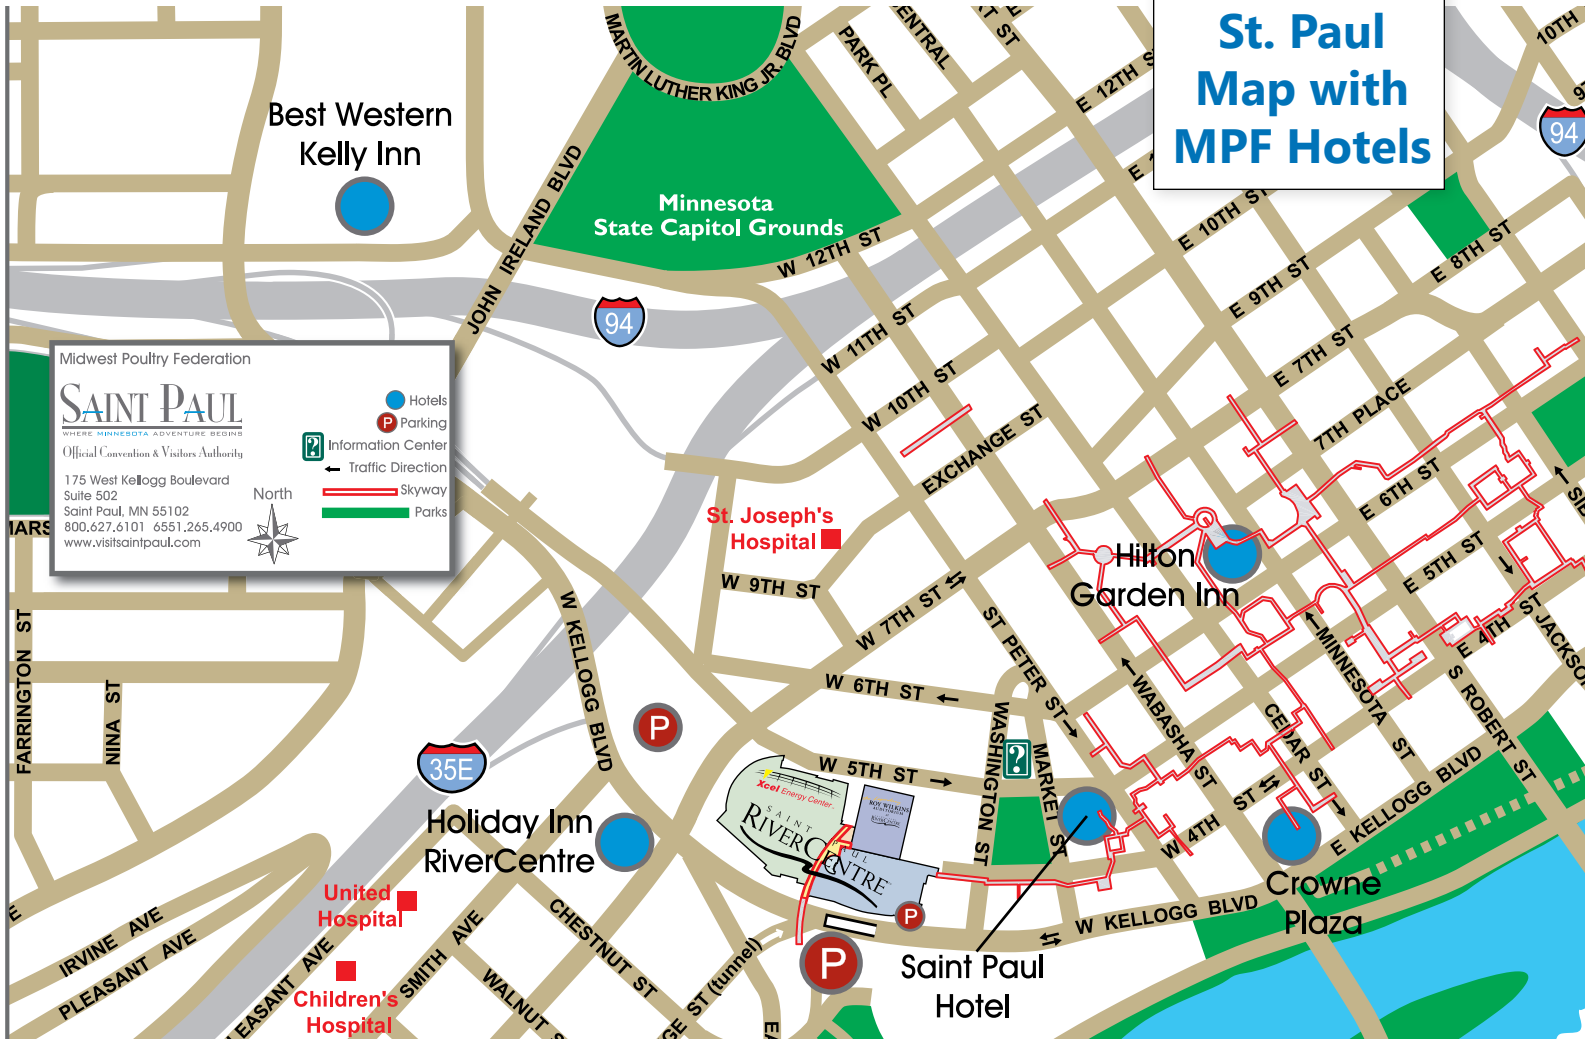

# Downtown St. Paul Map with MPF Hotels

Midwest Poultry Federation  
**SAINT PAUL**  
WHERE MINNESOTA ADVENTURE BEGINS  
 Official Convention & Visitors Authority  
 175 West Kellogg Boulevard  
 Suite 502  
 Saint Paul, MN 55102  
 800.627.6101 651.265.4900  
 www.visitsaintpaul.com

● Hotels  
P Parking  
P Information Center  
← Traffic Direction  
 Skyway  
 Parks

North

**SPECIAL RATES HAVE BEEN ARRANGED AT THE FOLLOWING HOTELS:**

Hotel	Single/Double Rate	Triple Rate	Quad Rate	Cancel Policy	Restaurant	Valet Parking	Self-Parking	Parking Ramp Clearance	Voice Mail	Data Ports	Wi-Fi	Business Center	Room Service	Coffee Maker	Fitness Center	Indoor Pool
Crowne Plaza Riverfront Hotel	\$117	\$127	\$137	72 hrs.	1	No	Yes-\$17	5'9"	Yes	Yes	Yes	Yes	Yes	Yes	Yes	Yes
Hilton Garden Inn City Center Hotel	\$117	\$127	\$137	72 hrs.	1	No	Yes-\$15	7'	Yes	Yes	Yes	Yes	Yes-p.m.	Yes	Yes	Yes
Holiday Inn Saint Paul Downtown	\$115	\$125	\$135	72 hrs.	1	No	Yes-\$14	7'	Yes	Yes	Yes	Yes	Yes	Yes	Yes	Yes
The Saint Paul Hotel	\$153	N/A	N/A	72 hrs.	2	Yes-\$18	Yes-\$18	6'2"	Yes	Yes	Yes	Yes	Yes	Yes-by request	Yes	No

Rates do not include 13.65% state and city room tax. Parking is not included. Parking rates listed above are per day and are subject to change.  
 \* Clearance listed is for Crowne Plaza ramp. Capitol City Plaza Parking Ramp across street from Crowne has clearance for taller vehicles.